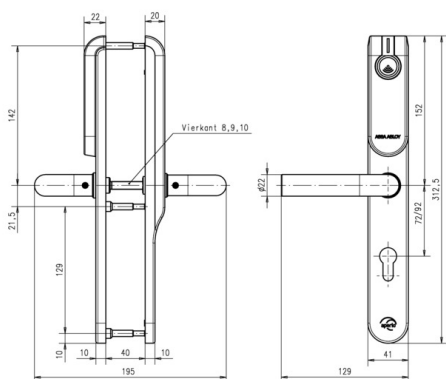

E900 EURO

Premium escutcheon Euro profile

ASSA ABLOY

Product description

- Access decision is made by the AAperio® escutcheon based on access data on card - access data are written on card via EAC system updater
- Can be used with all European (DIN) mortise locks - in wooden, steel and tubular-frame doors
- Main electronics (RFID + radio) outside - security-relevant electronics inside
- Outside handle rotates freely - inside handle always engaged
- LED for status visualisation

Scope of delivery

- 1 escutcheon with battery (Lithium CR123A) and installation instructions
- Screws, drilling template and tool (for inserting cables)

Technical data - Premium escutcheon

	Approvals	CE, EN179, EN1906, DIN18273
	Dimension	312 x 41 x 10/20 mm (H x W x D)
	Version	Premium = Higher security version up to grade 3 (EN 1906) with approvals on fire (DIN18273), escape (EN179) route and security
	Handle	U-Shape
	Surface	Stainless steel brushed (ST)
	Distance	Distance 72 mm, 92 mm; Spindle 9 mm
	Door leaf thickness	Door leaf between 40 and 100 mm thick, in 5 mm increments
	Backset	> 40 mm
	Battery	1 x Lithium CR123A
	Battery life	30 openings per day for 49 months
	Radio standard	IEEE 802.15.4 (2.4 GHz)
	Encryption (radio communication)	AES 128 bits
	Class of protection	IP 54
	Operating temperature range	-25°C to 60°C
	Relative humidity	< 85% (condensation-free)
	Status	LED (red/green/orange)
	RFID Technologies (Based on reader type)	MIFARE Classic® / MIFARE® DESFire® EV1
	RFID reading	UID / Sektor / Block / Application / File
	RFID Reading range	< 4 cm
	OSS Standard Offline	Optional available (MIFARE® DESFire®, LEGIC® Advant)