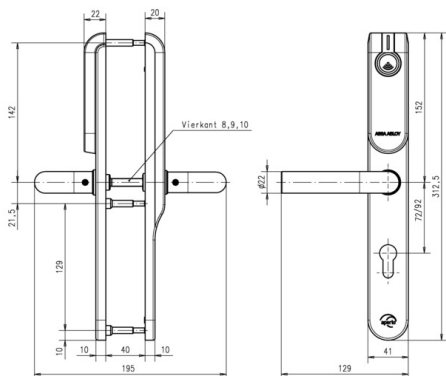

## Product description

- Access decision is made by the AAperio® escutcheon based on access data on card - access data are written on card via EAC system updater
- Can be used with all European (DIN) mortise locks - in wooden, steel and tubular-frame doors
- Main electronics (RFID + radio) outside - security-relevant electronics inside
- Outside handle rotates freely - inside handle always engaged
- LED for status visualisation

## Scope of delivery

- 1 escutcheon with battery (Lithium CR123A) and installation instructions
- Screws, drilling template and tool (for inserting cables)

## Technical data - Premium escutcheon

	<b>Approvals</b>	CE, EN179, EN1906, DIN18273
	<b>Dimension</b>	312 x 41 x 10/20 mm (H x W x D)
	<b>Handle</b>	U-Shape
	<b>Version</b>	Premium = Higher security version up to grade 3 (EN 1906) with approvals on fire (DIN18273), escape (EN179) route and security
	<b>Surface</b>	Stainless steel brushed (ST)
	<b>Distance</b>	Distance 72 mm, 92 mm; Spindle 9 mm
	<b>Door leaf thickness</b>	Door leaf between 40 and 100 mm thick, in 5 mm increments
	<b>Backset</b>	> 40 mm
	<b>Battery</b>	1 x Lithium CR123A
	<b>Battery life</b>	30 openings per day for 49 months
	<b>Radio standard</b>	IEEE 802.15.4 (2.4 GHz)
	<b>Encryption (radio communication)</b>	AES 128 bits
	<b>Class of protection</b>	IP 54
	<b>Operating temperature range</b>	-25°C to 60°C
	<b>Relative humidity</b>	< 85% (condensation-free)
	<b>Status</b>	LED (red/green/orange)
	<b>RFID Technologies (Based on reader type)</b>	MIFARE Classic® / MIFARE® DESFire® EV1
	<b>RFID reading</b>	UID / Sektor / Block / Application / File
	<b>RFID Reading range</b>	< 4 cm
	<b>OSS Standard Offline</b>	Optional available (MIFARE® DESFire®, LEGIC® Advant)