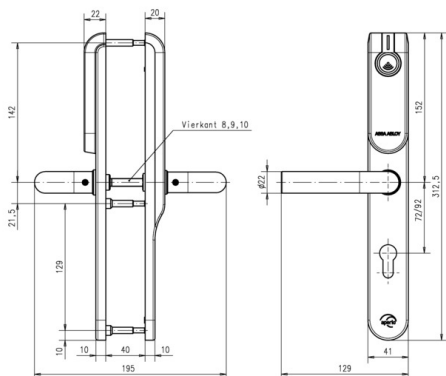

E900 EURO

Premium escutcheon Outside Euro Profile / Inside blind

ASSA ABLOY

Product description

- Access decision is made by the AAperio® escutcheon based on access data on card - access data are written on card via EAC system updater
- Can be used with all European (DIN) mortise locks - in wooden, steel and tubular-frame doors
- Main electronics (RFID + radio) outside - security-relevant electronics inside
- Outside handle rotates freely - inside handle always engaged
- LED for status visualisation

Scope of delivery

- 1 escutcheon with battery (Lithium CR123A) and installation instructions
- Screws, drilling template and tool (for inserting cables)

Technical data - Premium escutcheon

	Approvals	CE, EN179, EN1906, DIN18273
	Dimension	312 x 41 x 10/20 mm (H x W x D)
	Handle	U-Shape
	Version	Premium = Higher security version up to grade 3 (EN 1906) with approvals on fire (DIN18273), escape (EN179) route and security
	Surface	Stainless steel brushed (ST)
	Distance	Distance 72 mm, 92 mm; Spindle 9 mm
	Door leaf thickness	Door leaf between 40 and 100 mm thick, in 5 mm increments
	Backset	> 40 mm
	Battery	1 x Lithium CR123A
	Battery life	30 openings per day for 49 months
	Radio standard	IEEE 802.15.4 (2.4 GHz)
	Encryption (radio communication)	AES 128 bits
	Class of protection	IP 54
	Operating temperature range	-25°C to 60°C
	Relative humidity	< 85% (condensation-free)
	Status	LED (red/green/orange)
	RFID Technologies (Based on reader type)	MIFARE Classic® / MIFARE® DESFire® EV1
	RFID reading	UID / Sektor / Block / Application / File
	RFID Reading range	< 4 cm
	OSS Standard Offline	Optional available (MIFARE® DESFire®, LEGIC® Advant)