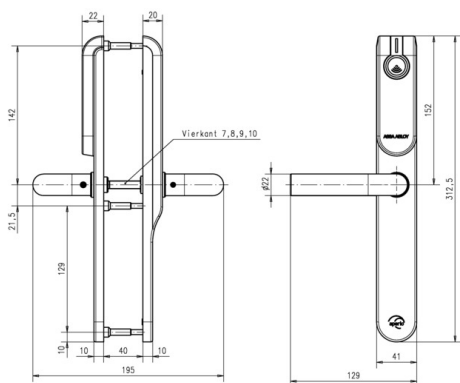

Scope of delivery

- 1 escutcheon with battery (Lithium CR123A) and installation instructions
- Screws, drilling template and tool (for inserting cables)

Technical data - Premium escutcheon blind

Approvals	CE, EN179, EN1906, DIN18273
Dimension	312 x 41 x 10/20 mm (H x W x D)
Version	Premium = Higher security version up to grade 3 (EN 1906) with approvals on fire (DIN18273), escape (EN179) route and security
Handle	U-Shape
Surface	Stainless steel brushed (ST)
Distance	Spindle 9 mm; without distance
Door leaf thickness	Door leaf between 35 and 95 mm thick, in 5 mm increments
Backset	> 40 mm
Battery	1 x Lithium CR123A
Battery life	30 openings per day for 49 months
Radio standard	IEEE 802.15.4 (2.4 GHz)
Encryption (radio communication)	AES 128 bits
Class of protection	IP 54
Operating temperature range	-25°C to 60°C
Relative humidity	< 85% (condensation-free)
Status	LED (red/green/orange)
RFID Technologies (Based on reader type)	MIFARE Classic® / MIFARE® DESFire® EV1
RFID reading	UID / Sektor / Block / Application / File
RFID Reading range	< 4 cm
OSS Standard Offline	Optional available (MIFARE® DESFire®, LEGIC® Advant)

MIFARE™
CLASSIC® / DESFire™